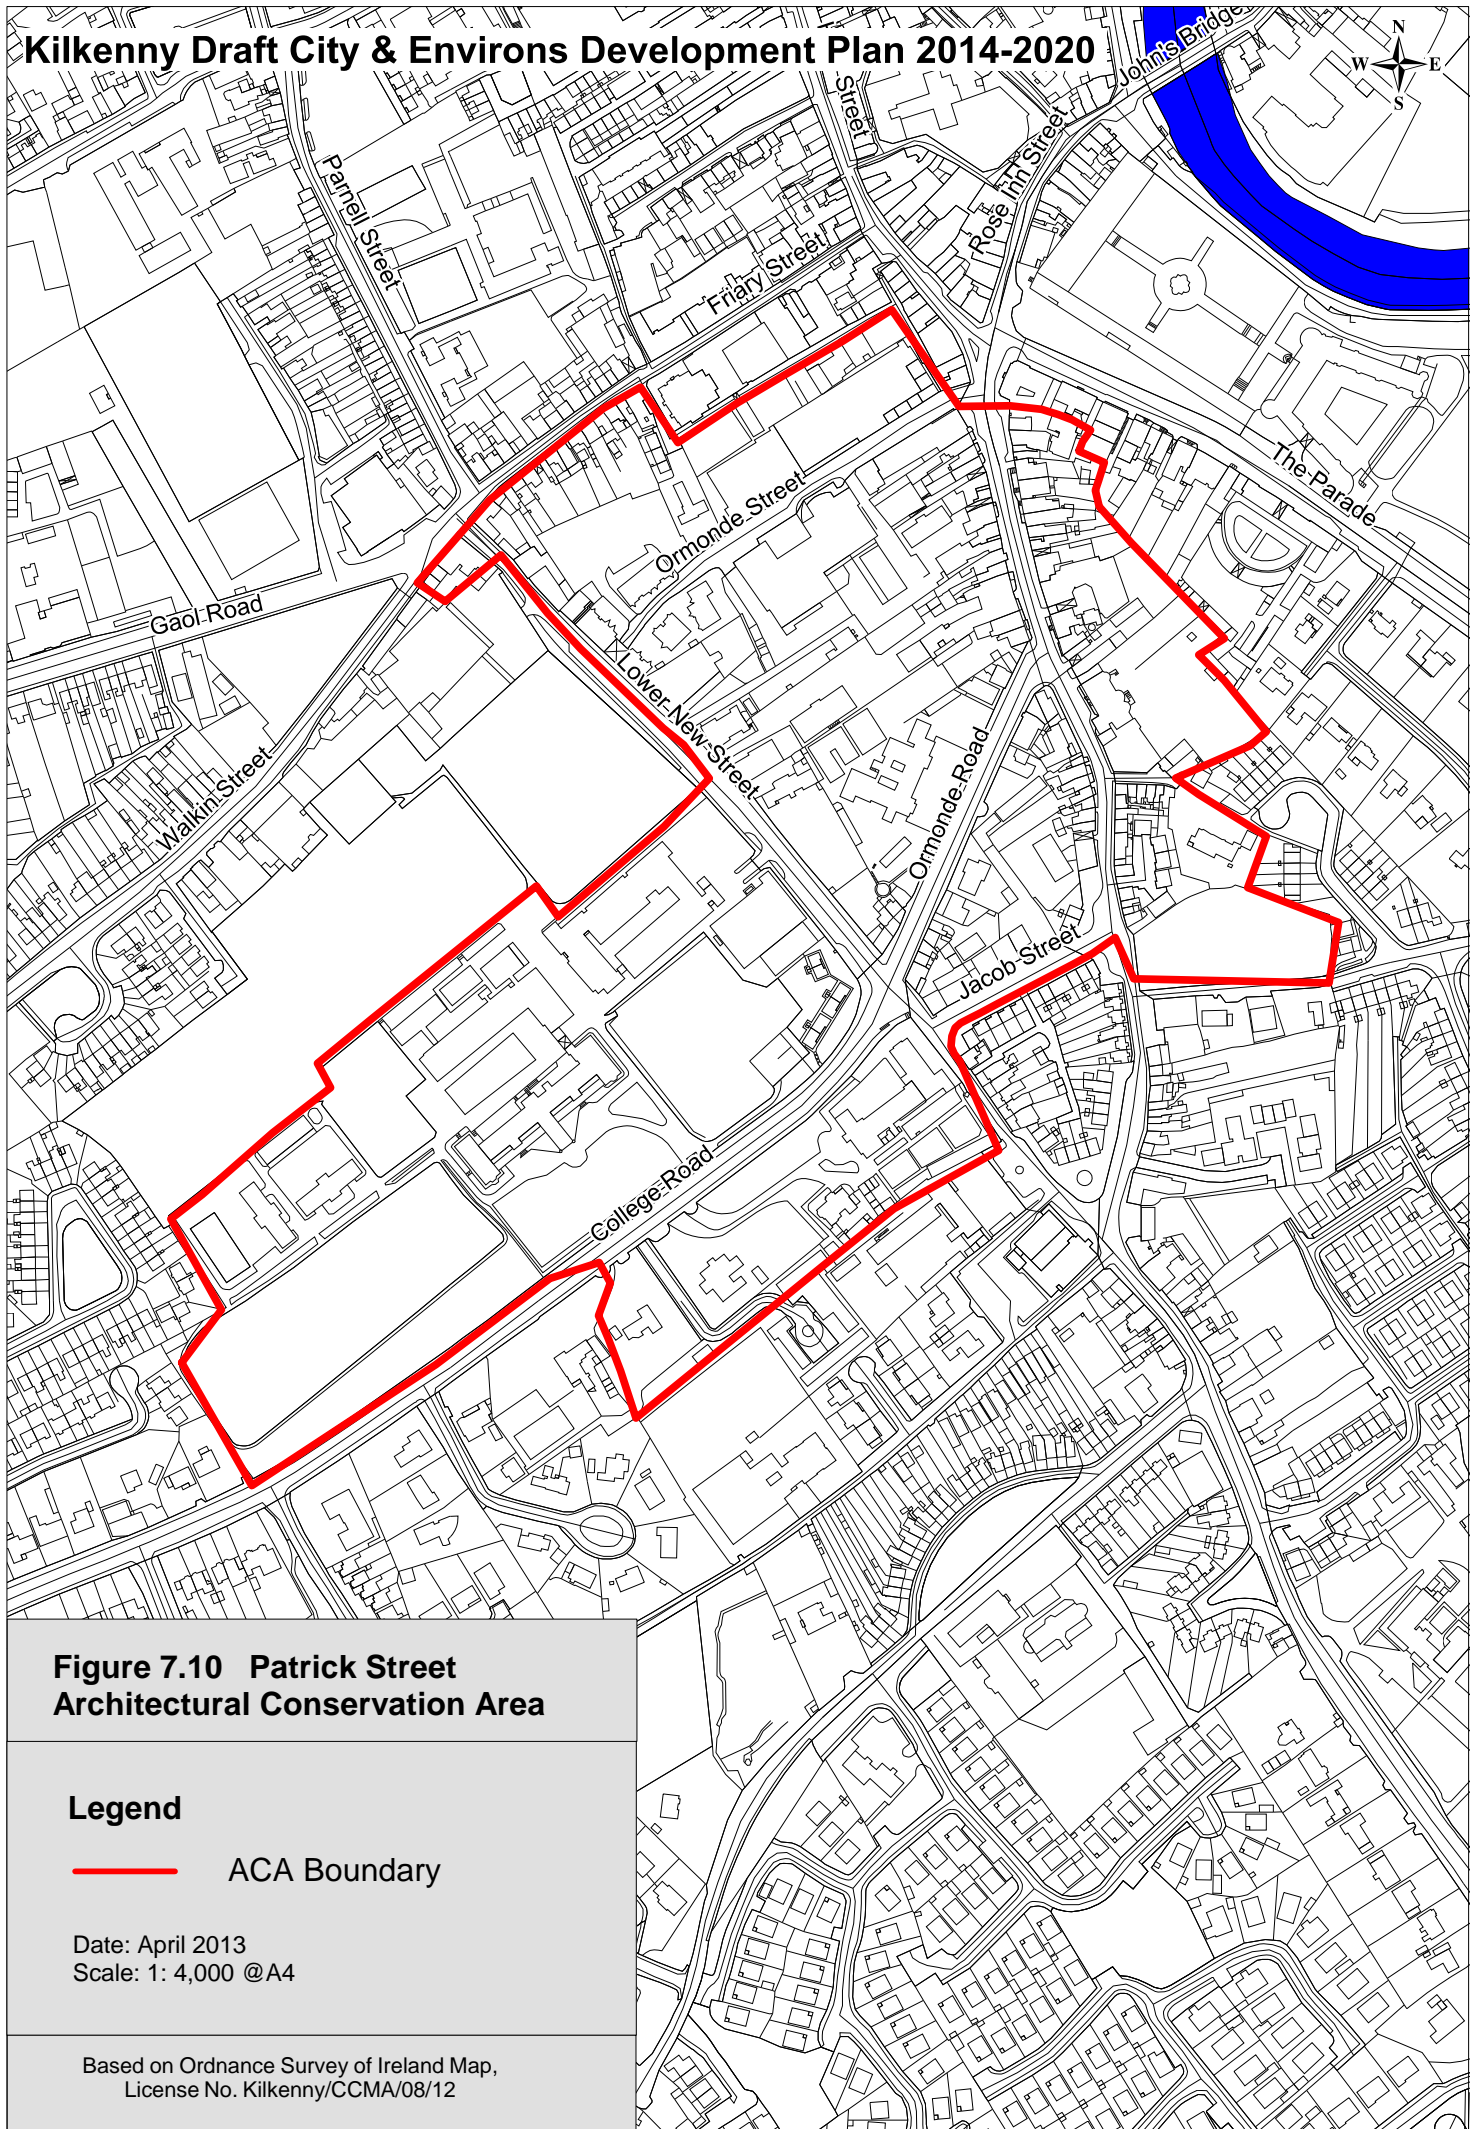

Kilkenny Draft City & Environs Development Plan 2014-2020

Figure 7.10 Patrick Street Architectural Conservation Area

Legend

— ACA Boundary

Date: April 2013
Scale: 1: 4,000 @A4

Based on Ordnance Survey of Ireland Map,
License No. Kilkenny/CCMA/08/12